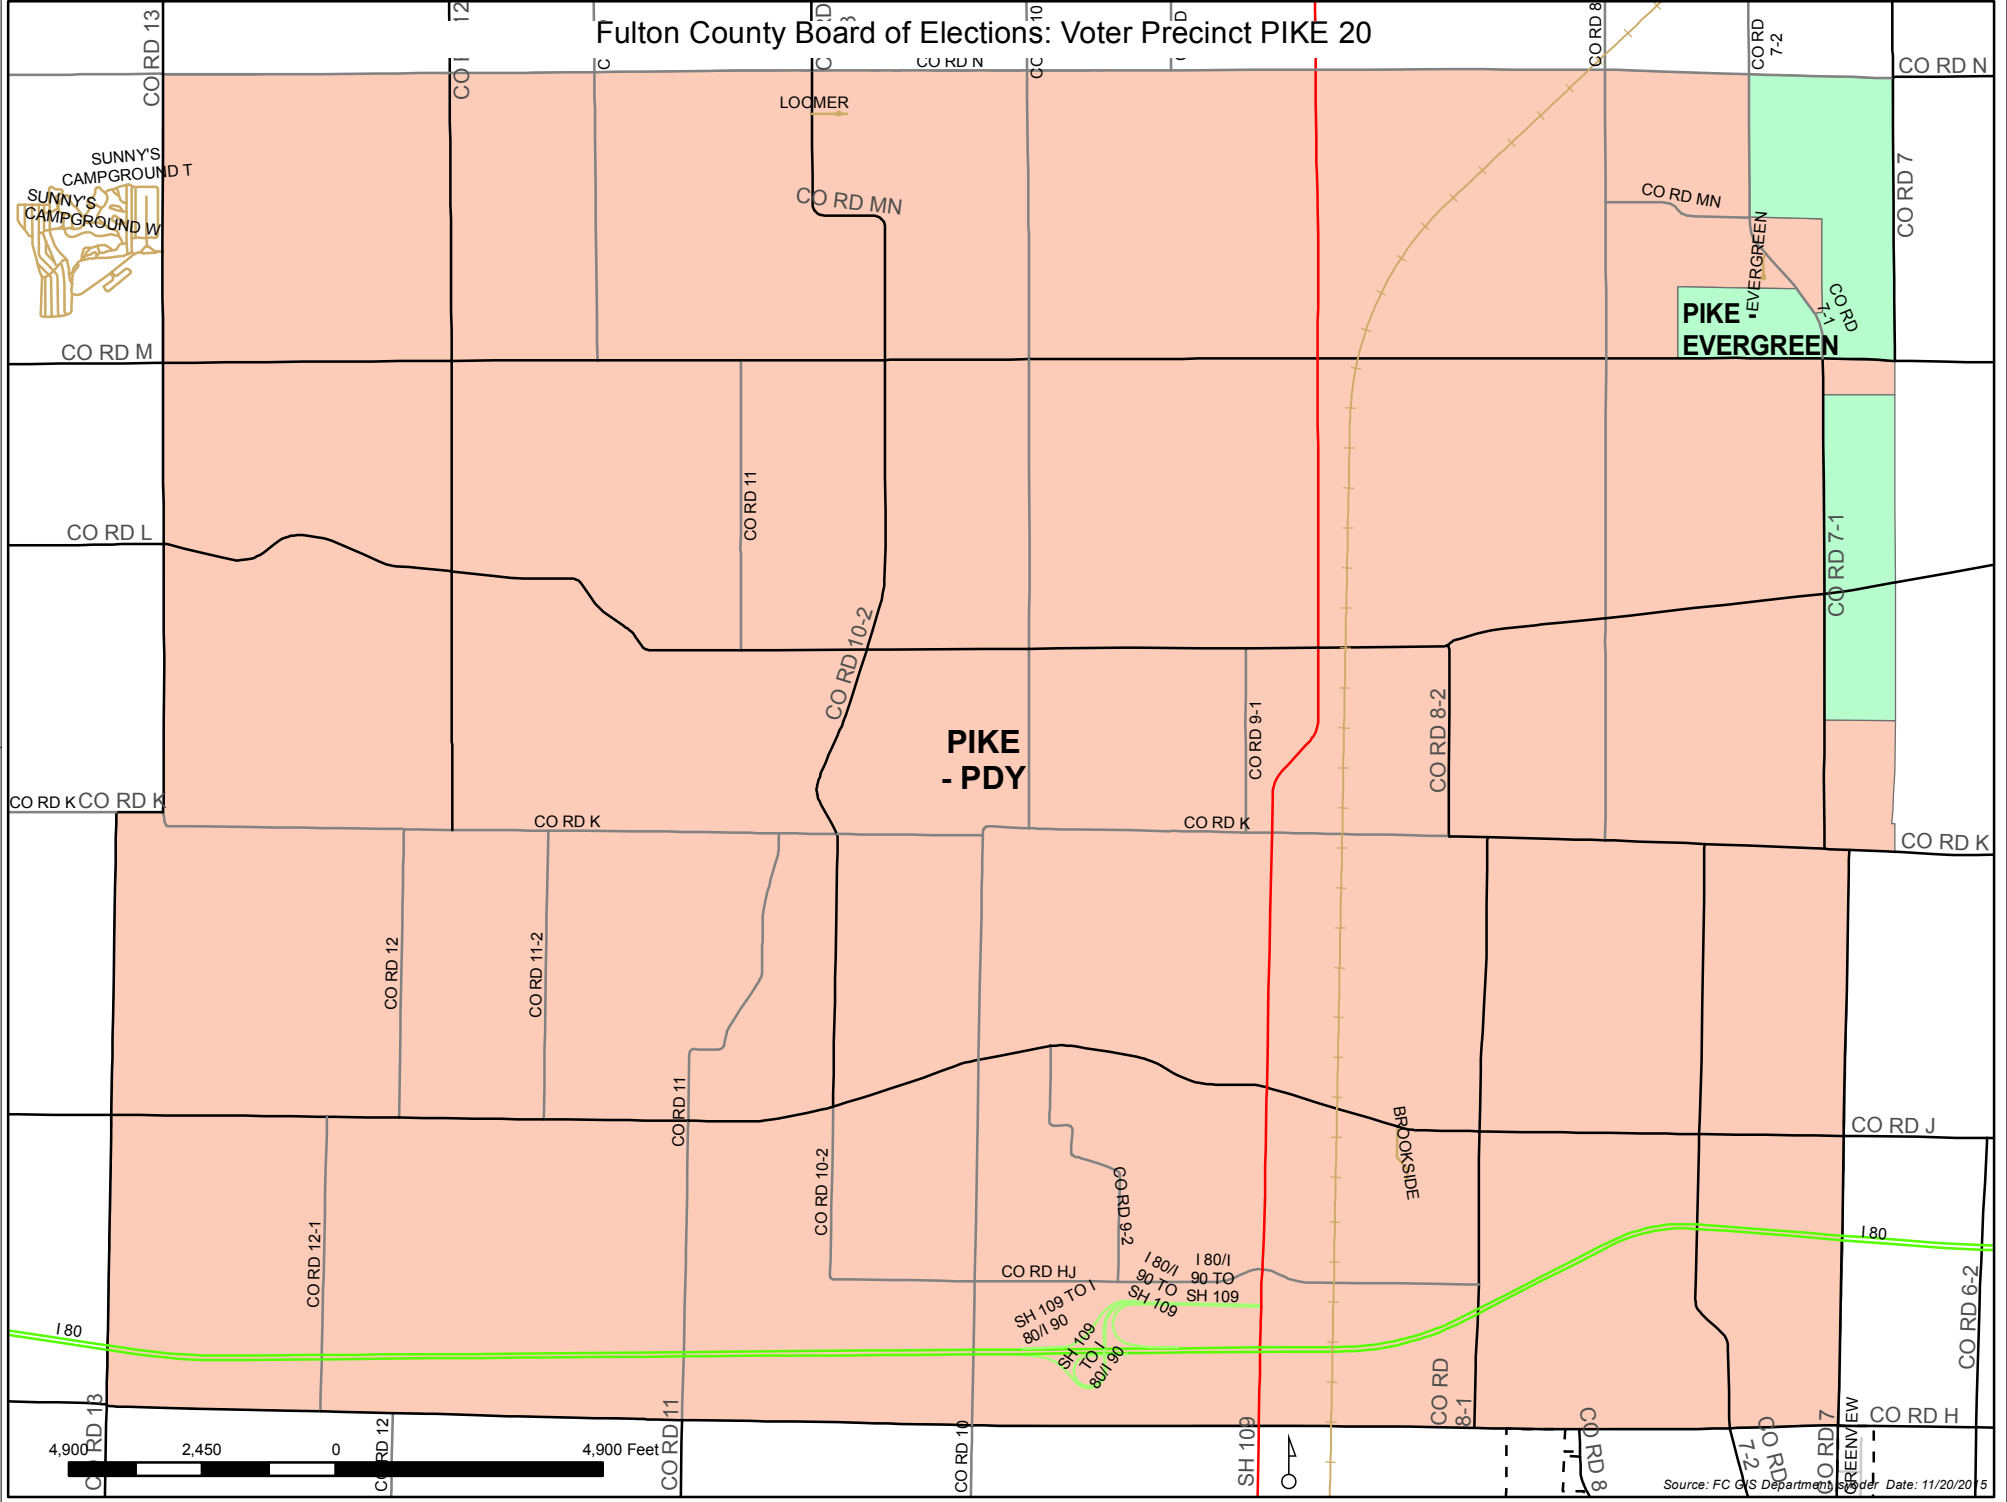

Fulton County Board of Elections: Voter Precinct PIKE 20

PIKE EVERGREEN

PIKE - PDY

PIKE EVERGREEN