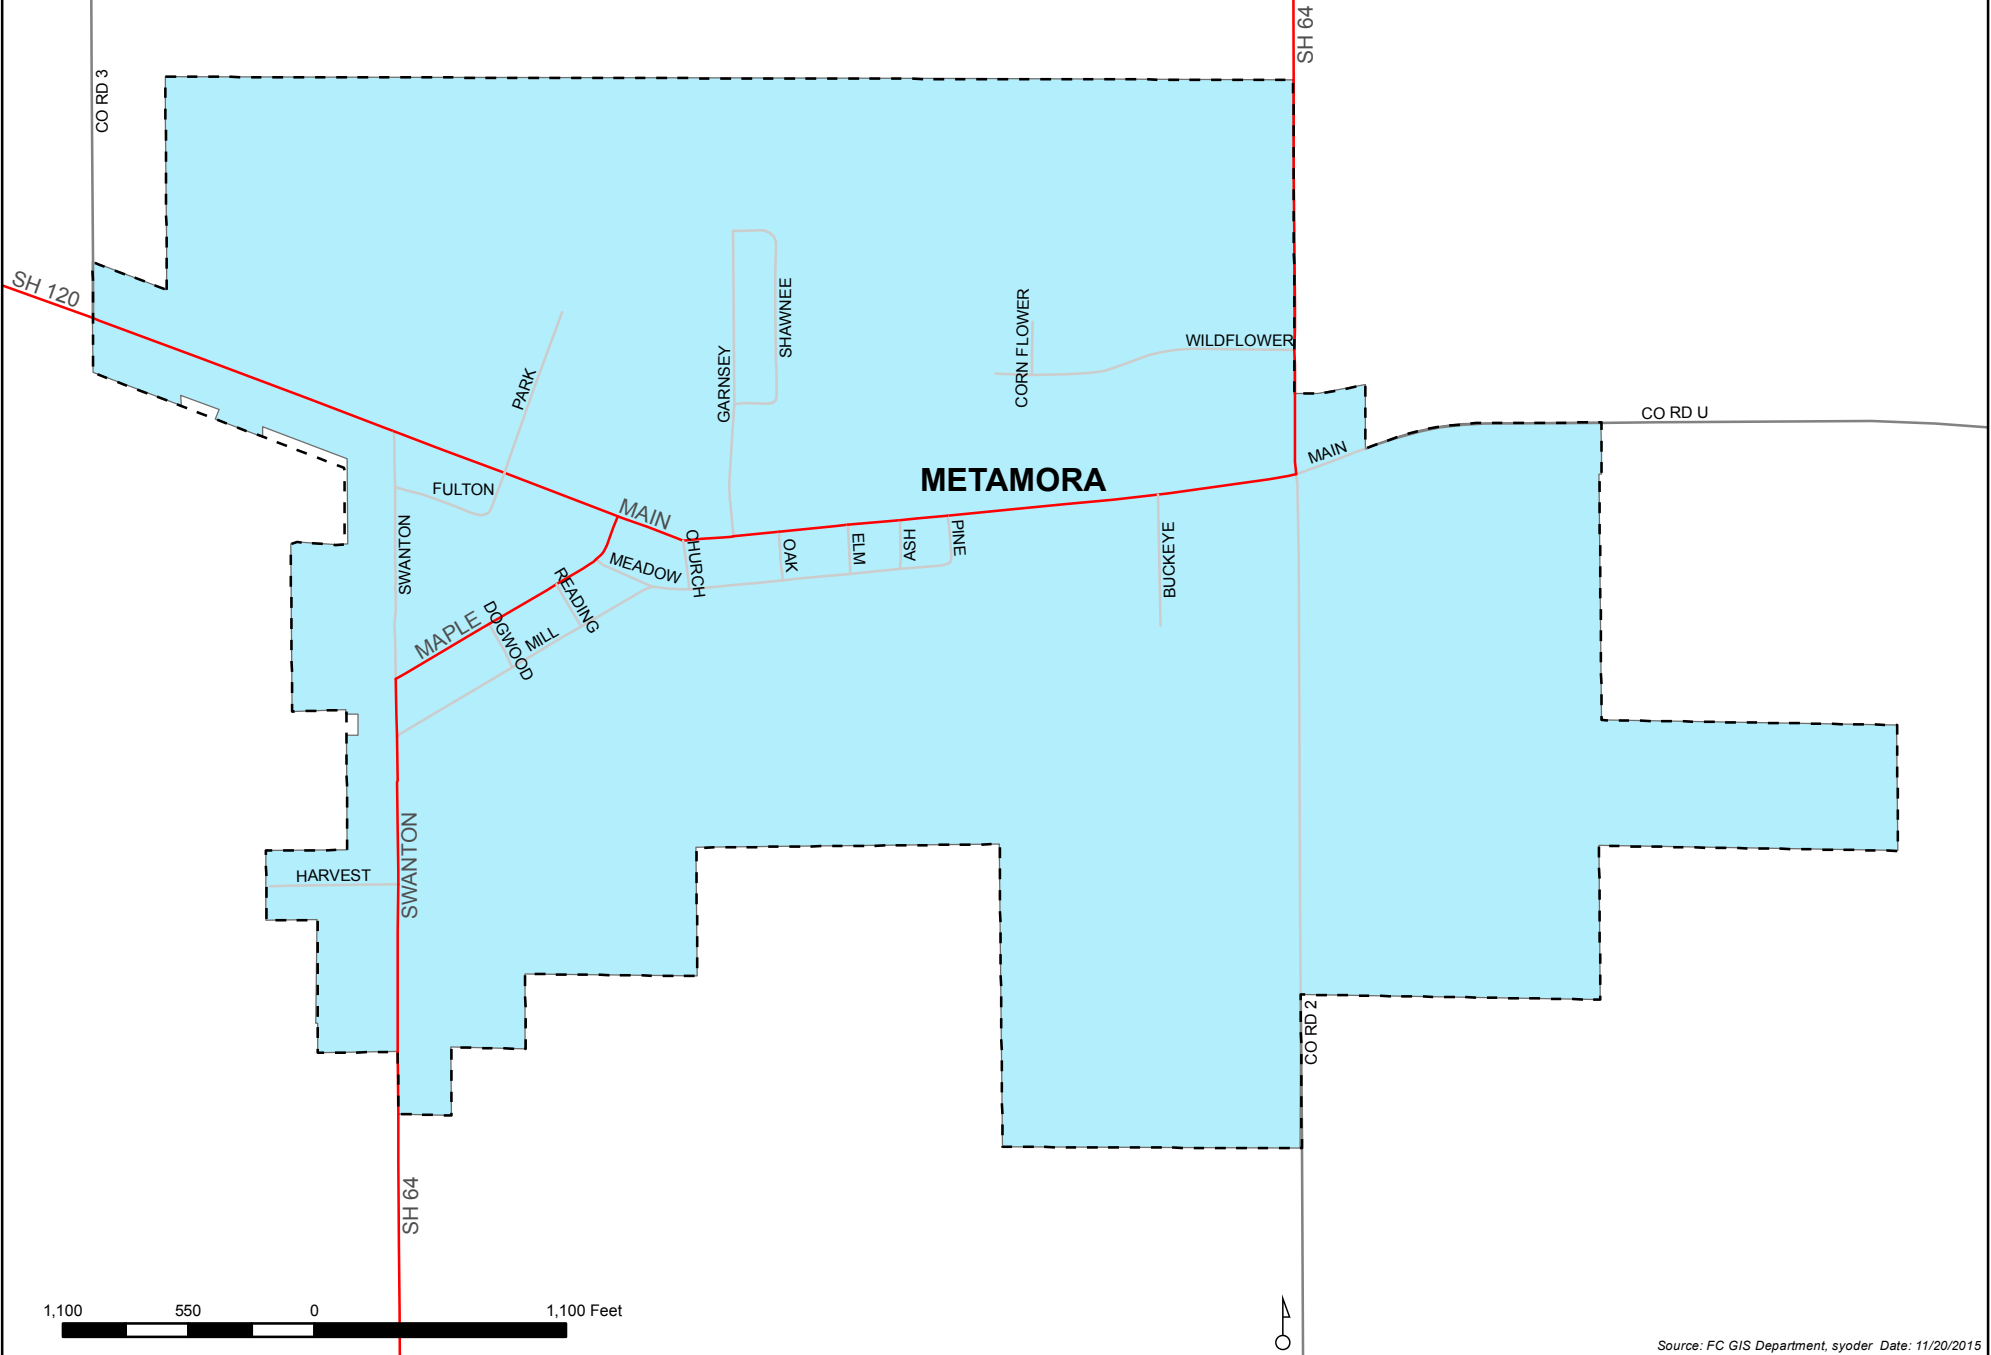

Fulton County Board of Elections: Voter Precinct METAMORA 01

Source: FC GIS Department, syoder Date: 11/20/2015